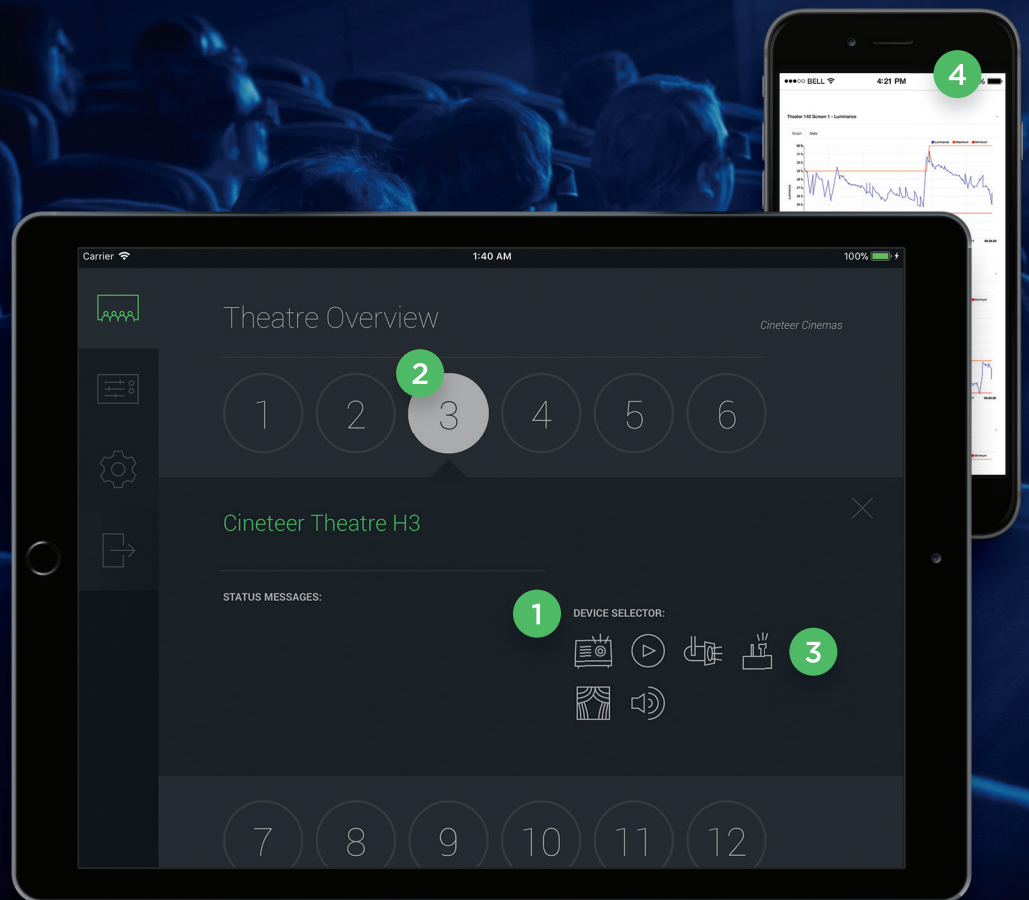

Integrated Boothless System for All Cinemas

- Maximize Screens Up-Time & Box Office Revenue
- Optimize Operational Efficiency & Reduce Costs
- Space Efficient & Save on Facility Expenses
- Maintain Highest Visual & Sound Performance at All Times

- 1 Direct real-time control of projection & sound systems remotely. Eliminate needs to physically access & manipulate equipment.
- 2 Operate & configure all devices at audience level anywhere in the auditorium for best audience experience.
- 3 Real-time screen visual & sound quality diagnostics with ability to make all necessary adjustments instantly.
- 4 Automatic daily diagnostics on visual & sound performance to deliver warning alerts and daily reports online.

Experience Cineteer at Broadway Circuit (HK) & AMC Pacific Place

Broadway Circuit (Hong Kong) implemented the Cineteer Boothless Projection System in three of their newest and most advanced premium cinemas to bring the highest visual & sound cinema experience for their audience.

The automated Cineteer workflow ensures smooth operation of all projection tasks at *AMC Pacific Place* and the new boothless environments in *Broadway's MY CINEMA YOHO MALL*, and *MOVIE MOVIE Cityplaza*. Cineteer also conducts automated visual & sound quality diagnostics on every screen, twice a day, to guarantee highest cinema experience.